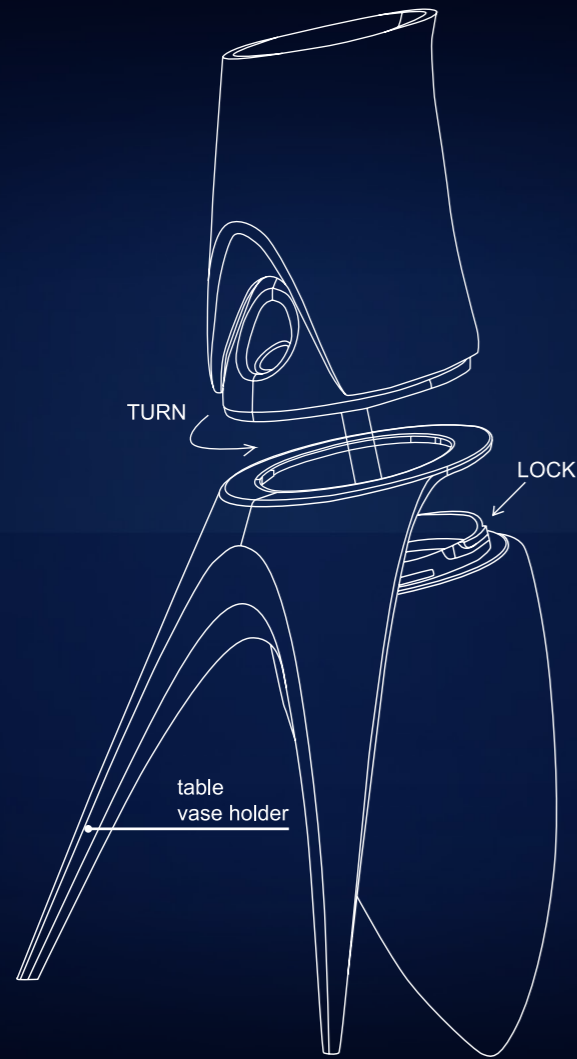

Construction

Our unique design combines traditional materials with innovative function and elegance. The hookah itself contains several design innovations. The bayonet closing at the neck of the vase has an inner diameter of 10 cm to allow for easy cleaning or inserting large pieces of fruit.

A check valve with high permeability provides comfortable blow of smoke. Complete disassembly of all hookah components helps with easy maintaining and cleaning of the whole hookah. The hookah leans against an elegant metal leg, which comes in two options: for placement on the table or on the floor. Anima can be placed in either of our unique stands, so which hookah configuration you choose is up to you.

Table solution

One Anima, two placement options. For table use, place the cast aluminum stand on the bottom lock of the bayonet, which is part of the neck of the glass vase. This will ensure a firm connection with the hookah's body.

Table placement is perfect for decorating the vase with fruit. Our table solution Anima is ideal for its compact nature and elegance, and is guaranteed to attract attention.

Floor solution

Place your Anima hookah in a giant stand, where the hookah is hung and levitates in space. The hanger is made of solid metal and the hookah slides in and out easily during operation, which will be appreciated by catering staff or in lounges.