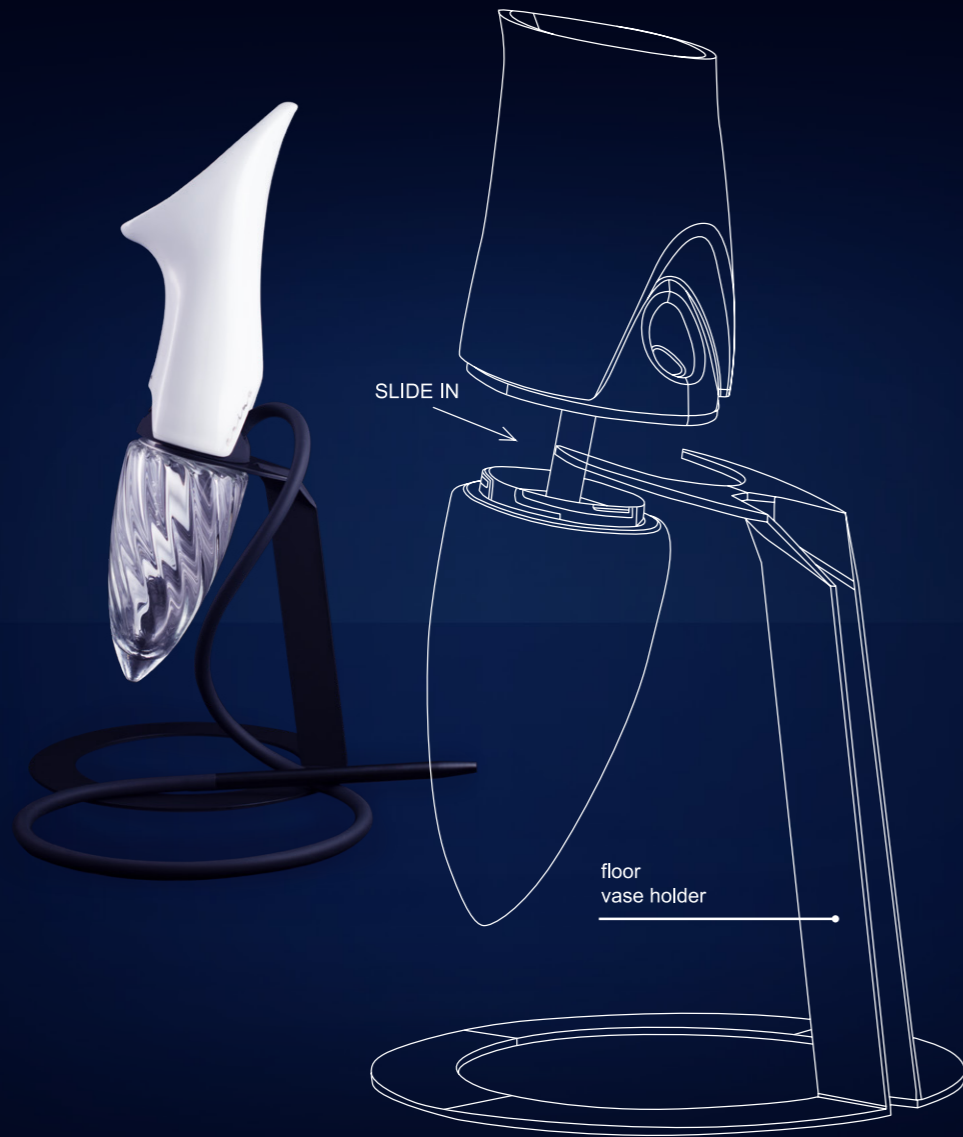

Floor solution

Place your Anima hookah in a giant stand, where the hookah is hung and levitates in space. The hanger is made of solid metal and the hookah slides in and out easily during operation, which will be appreciated by catering staff or in lounges.

Our floor solution is also compatible with the table solution. Alternate freely between these two stands and thus always have your Anima looking completely different.

Watch Anima levitate. A completely unique and remarkable solution that will make your Anima the center of attention.