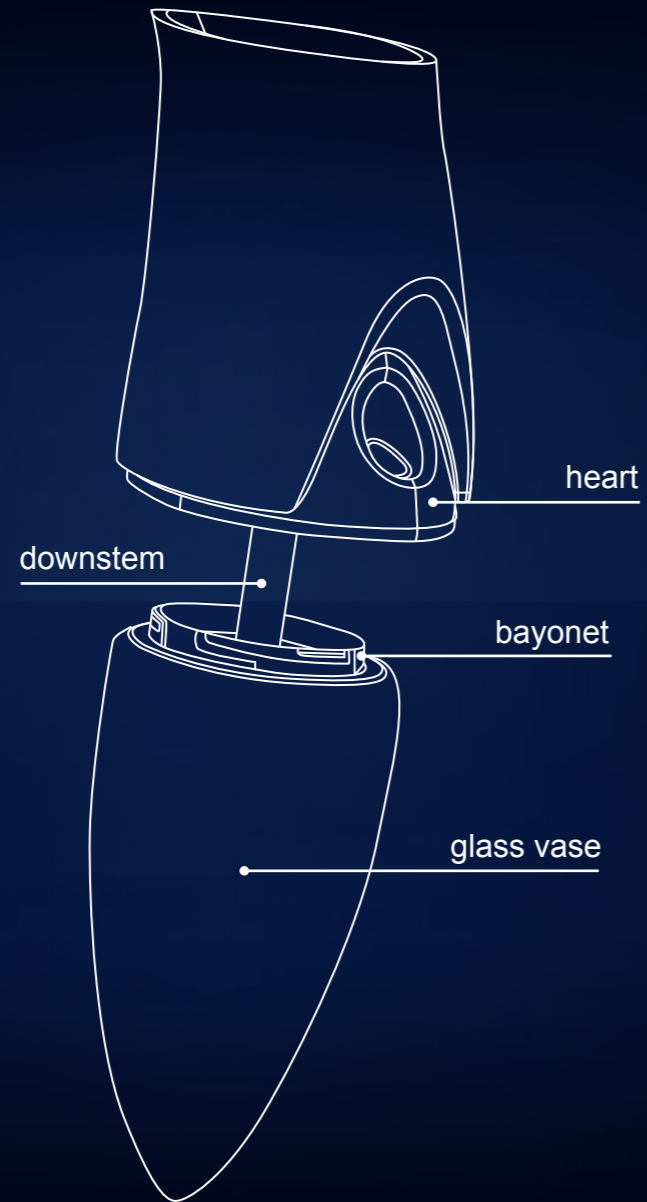

Anima brings a completely unique hookah construction to the market. It starts with the curved body, which makes sure the horizon of the water surface isn't in the axis of the hookah. The entire weight of the product is distributed at three static points. The design line is minimalist but, at the same time, both modern and original. Last but not least there is the integrated, animated lighting. All this adds up to a 21st century product.

The stability of the hookah is ensured by a two-leg aluminum cast. The hand-blown glass vase connects smoothly to the curved porcelain body. The integrated wind guard protects the bowl from wind, while allowing access from the other side.

Construction

Our unique design combines traditional materials with innovative function and elegance. The hookah itself contains several design innovations. The bayonet closing at the neck of the vase has an inner diameter of 10 cm to allow for easy cleaning or inserting large pieces of fruit.

A check valve with high permeability provides comfortable blow of smoke. Complete disassembly of all hookah components helps with easy maintaining and cleaning of the whole hookah. The hookah leans against an elegant metal leg, which comes in two options: for placement on the table or on the floor. Anima can be placed in either of our unique stands, so which hookah configuration you choose is up to you.